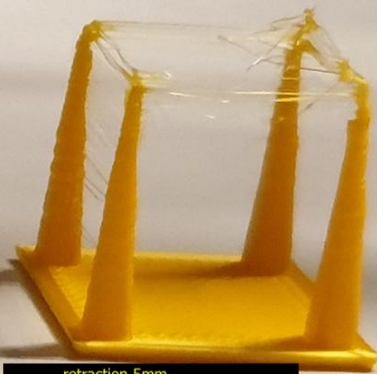

retraction 3mm  
retraction speed 35 mm/s  
temp: 205 C  
Z offset: -1.45

retraction 4mm  
retraction speed 40 mm/s  
temp: 205 C  
Z offset: -1.45

retraction 5mm  
retraction speed 45 mm/s  
temp: 205 C  
Z offset: -1.45